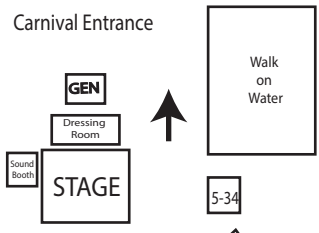

24 Foot Fire Lane

24 Foot Fire Lane

24 Foot Fire Lane

24 Foot Fire Lane

GEN

GEN

GEN

GEN

Gray Water

Gray Water

SAN GENNARO FEAST
CRAIG RANCH PARK
628 West Craig Road