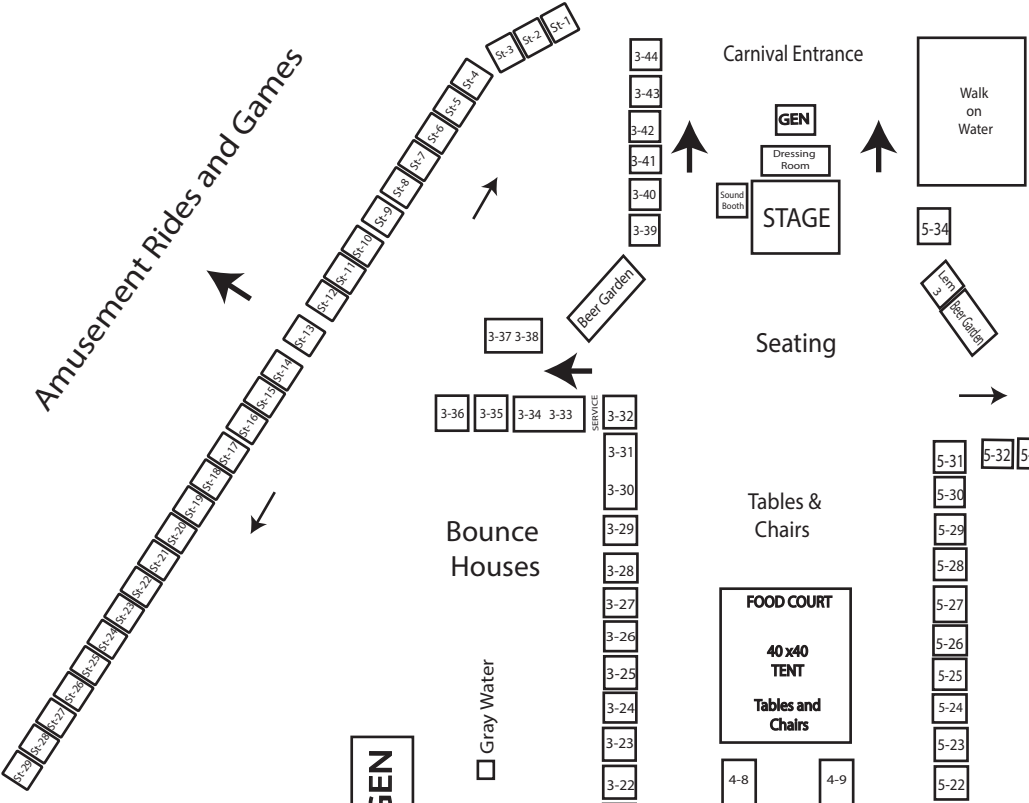

24 Foot Fire Lane

24 Foot Fire Lane

24 Foot Fire Lane

24 Foot Fire Lane

GEN

GEN

GEN

GEN

Gray Water

Gray Water

Sink

Gray Water

Gray Water

Gray Water

Gray Water

Sink

Gray Water

Gray Water

SAN GENNARO FEAST
CRAIG RANCH PARK
628 West Craig Road