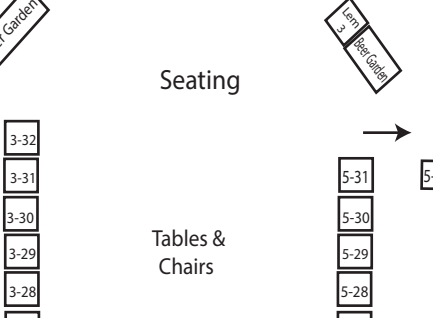

24 Foot Fire Lane

24 Foot Fire Lane

24 Foot Fire Lane

24 Foot Fire Lane

Amusement Rides and Games

GEN

GEN

GEN

GEN

Gray Water

Gray Water

Sink

Gray Water

Gray Water

Gray Water

Gray Water

Sink

Gray Water

Gray Water

SAN GENNARO FEAST
CRAIG RANCH PARK
 628 West Craig Road