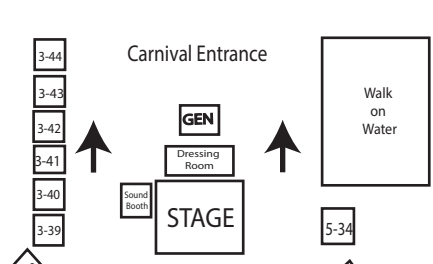

24 Foot Fire Lane

24 Foot Fire Lane

24 Foot Fire Lane

24 Foot Fire Lane

Amusement Rides and Games

GEN

GEN

GEN

GEN

Gray Water

Gray Water

Sink

Gray Water

Gray Water

Gray Water

Gray Water

Sink

Gray Water

Gray Water

SAN GENNARO FEAST
CRAIG RANCH PARK
 628 West Craig Road