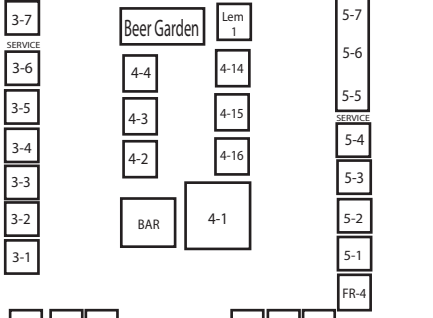

24 Foot Fire Lane

24 Foot Fire Lane

24 Foot Fire Lane

24 Foot Fire Lane

Amusement Rides and Games

GEN

GEN

GEN

Sink

Gray Water

Gray Water

SAN GENNARO FEAST
CRAIG RANCH PARK
 628 West Craig Road