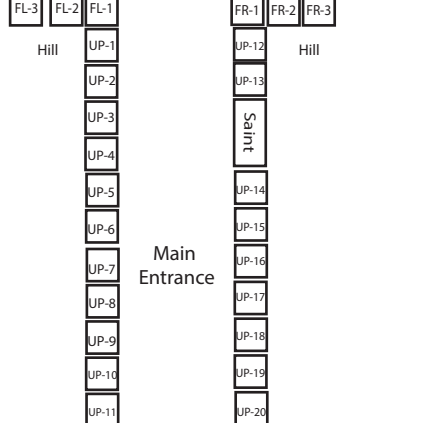

24 Foot Fire Lane

24 Foot Fire Lane

24 Foot Fire Lane

24 Foot Fire Lane

Amusement Rides and Games

GEN

GEN

GEN

Sink

Gray Water

Gray Water

SAN GENNARO FEAST
CRAIG RANCH PARK
 628 West Craig Road