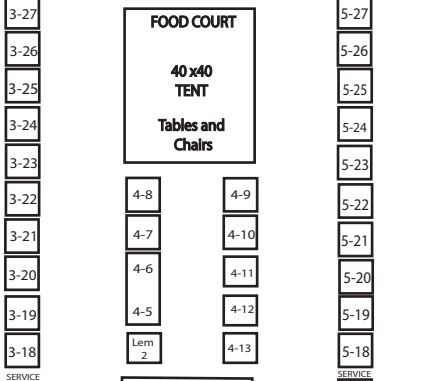

24 Foot Fire Lane

24 Foot Fire Lane

24 Foot Fire Lane

24 Foot Fire Lane

Amusement Rides and Games

GEN

GEN

GEN

Sink

Gray Water

Gray Water

SAN GENNARO FEAST
CRAIG RANCH PARK
 628 West Craig Road