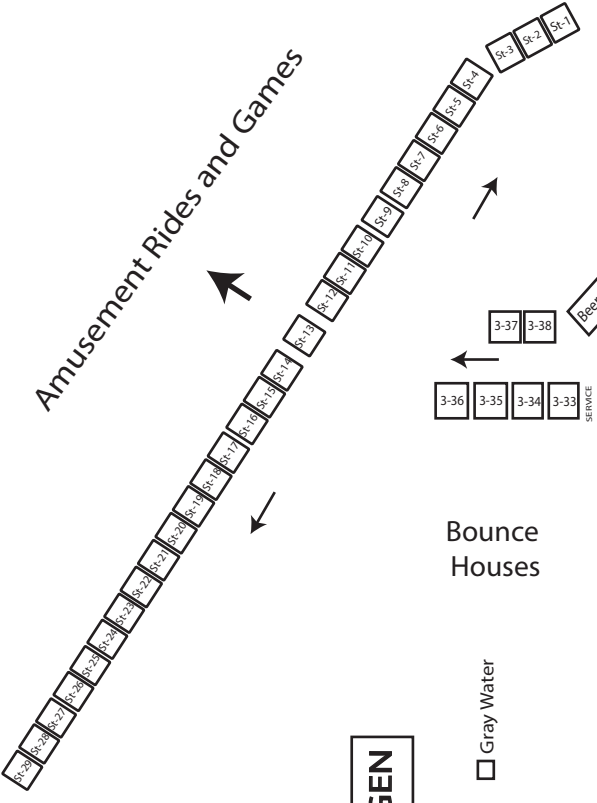

24 Foot Fire Lane

24 Foot Fire Lane

24 Foot Fire Lane

24 Foot Fire Lane

Amusement Rides and Games

GEN

GEN

GEN

GEN

Gray Water

Gray Water

Sink

Gray Water

Gray Water

Gray Water

Gray Water

Sink

Gray Water

Gray Water

SAN GENNARO FEAST
CRAIG RANCH PARK
 628 West Craig Road