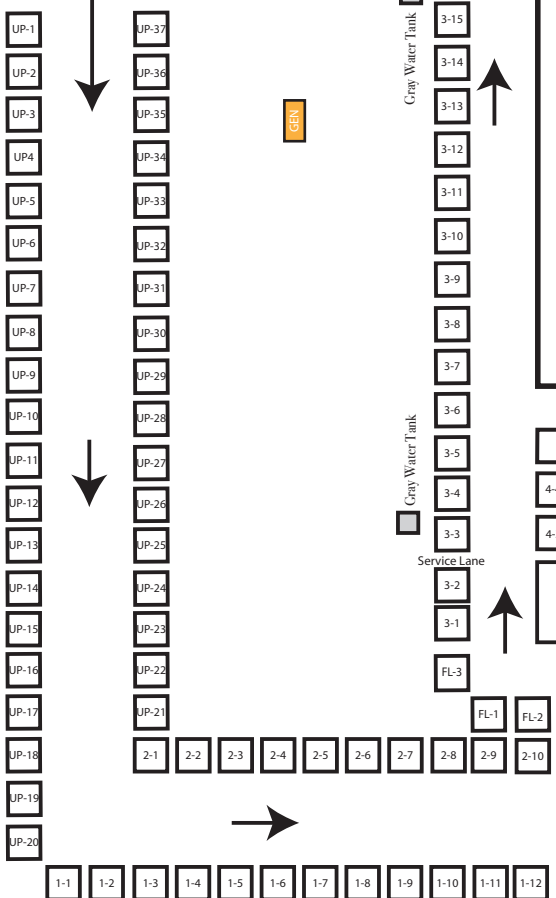

SEPT 11-15 2019

6555 S RILEY ST  
LV, NV 89148

24' FIRE/EMERGENCY  
EXIT 4

24' FIRE/EMERGENCY  
EXIT 5

CARNIVAL  
ENTRANCE

24' FIRE/EMERGENCY  
EXIT 3

24' FIRE/EMERGENCY  
EXIT 2

MAIN  
ENTRANCE

Specialty  
Rows 1+2, UP,  
FL+FR, & C

ITALIAN BUFFET

RIDES &  
GAMES

6' PANEL FENCE

6' PANEL FENCE

24' FIRE/EMERGENCY  
EXIT 1

FIRE LANE